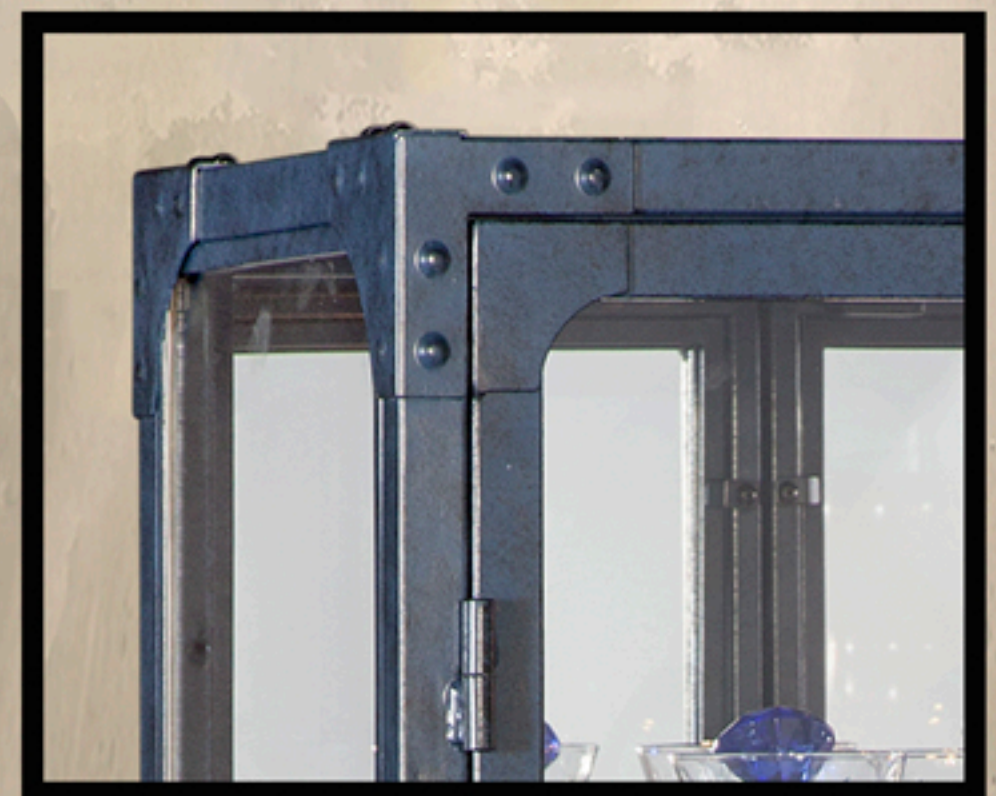

**FOLIO**<sup>TM</sup>  
AMERICAN LIFE

**KILDAIR IV**

**ACCENT CABINET**

No. 10208

**DISTRESSED ANTIQUE  
BLUE FINISH**

28" x 15" x 70"H

All Heavy Gauge  
Steel And Iron Construction

Turn Of The Century  
Surgeon's Cabinet Design

Front Opening Steel Framed Glass Doors

L.E.D. Dome Lighting  
(U.L. and C.S.A. Approved)

Four Polished Edge Adjustable Glass Shelves  
Polished Edge Bottom Glass Shelf

Plate Glass Mirror Back

Hand-Rubbed And Distressed  
Antique Blue Finish