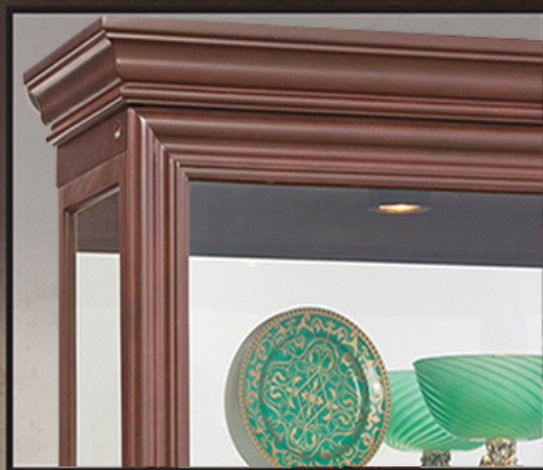

"Lighthouse Collection"

MANIFESTATION

CURIO CABINET

No. 58282

CANDLELIGHT CHERRY

44" x 17" x 80" H

Solid Hardwood and Wood Product

Halogen Light
(U.L. and C.S.A. Approved)

Elegantly Shaped
Picture Frame Front

Two Way Sliding Front Door

Seven Adjustable Glass Shelves
With Plate Grooves

Plate Glass Mirror Back

Hand-Rubbed and Polished
Candlelight Cherry Finish

PHILIP REINISCH CO.