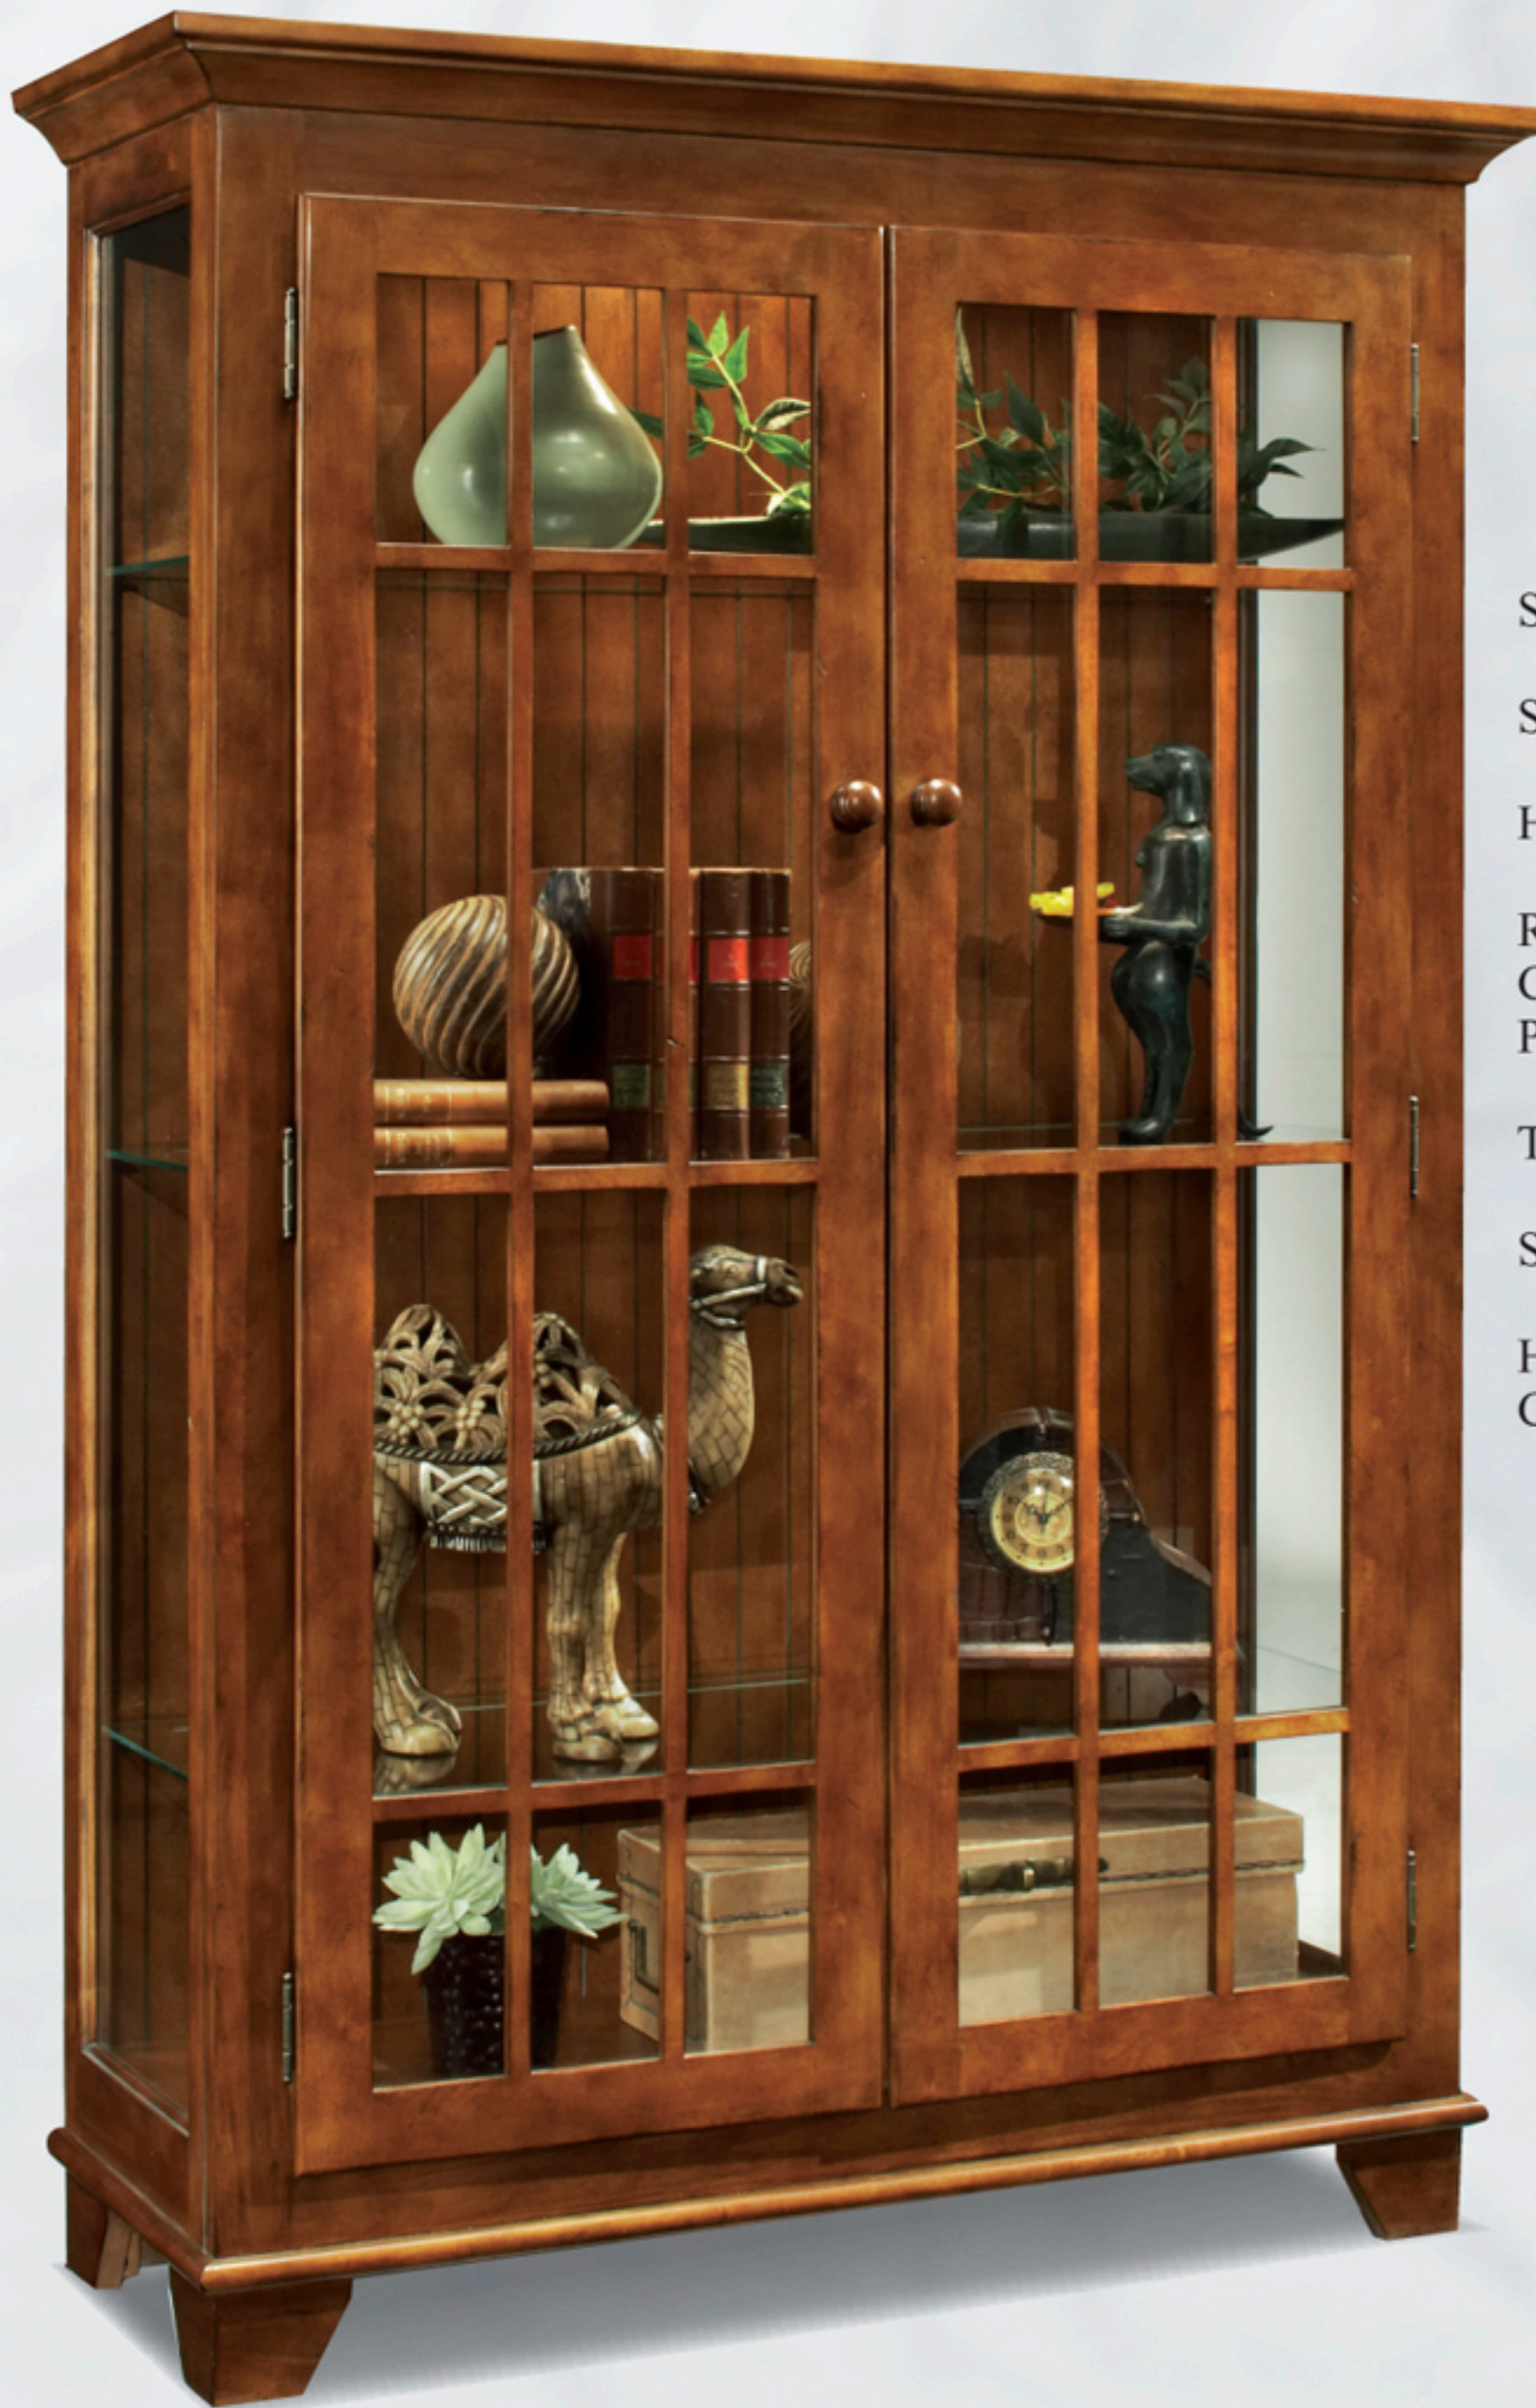

ColorTime<sup>®</sup>

Collection

MONTEREY  
TWO DOOR  
DISPLAY CABINET

No. 98862  
CHESTNUT  
39" x 14" x 58" H

Solid Northern Hardwood

Solid Wood Mullions

Halogen Light (U.L. and C.S.A. Approved)

Reversible Back:  
Chestnut Board and Batten On One Side,  
Pirate Black On Reverse Side

Three Adjustable Glass Shelves

Splayed Feet

Hand Rubbed and Distressed  
Chestnut Finish

PHILIP REINISCH COMPANY  
CHICAGO, ILLINOIS