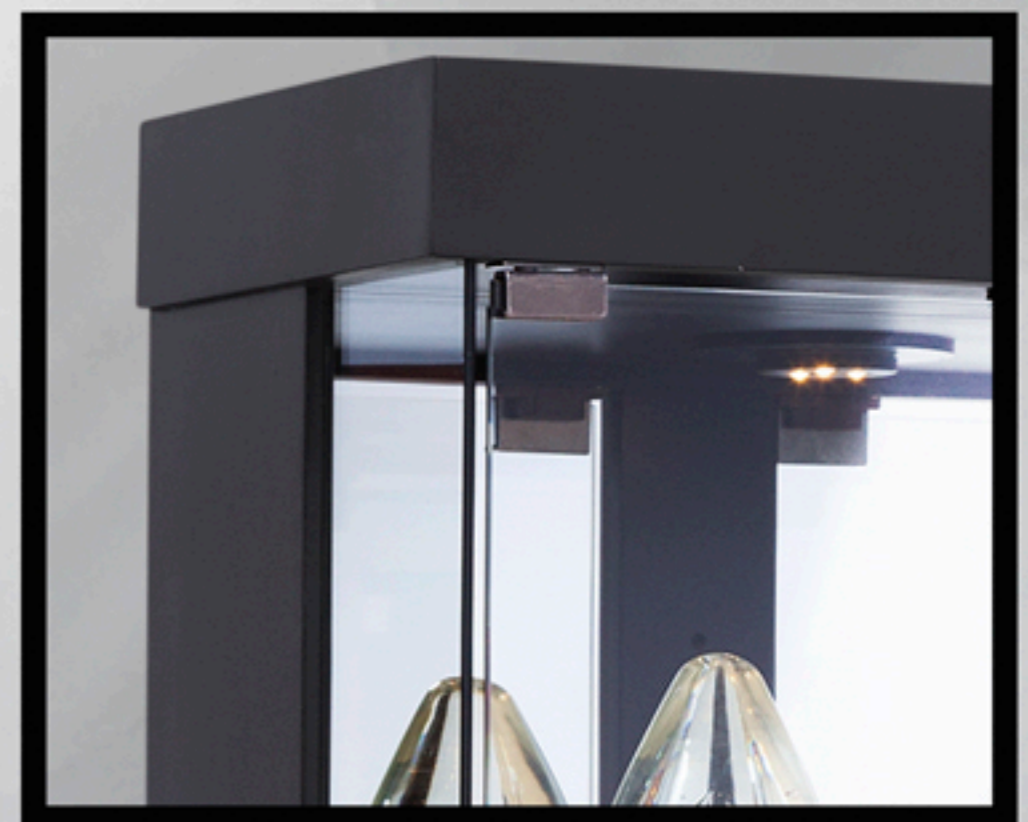

POWER CABINETS®

Power Style, Power Value

ROHE II

CURIO CABINET

NO. 12688

GALAXY BLACK FINISH

27" X 12" X 70" H

SOLID NORTHERN HARDWOOD
AND WOOD PRODUCT

MODERN DESIGN WITH
WRAP-AROUND GLASS VISTA

FOUR FRONT OPENING DOORS

L.E.D. DOME LIGHTING
(U.L. AND C.S.A. APPROVED)

FIVE POLISHED EDGE
ADJUSTABLE GLASS SHELVES

PLATE GLASS MIRROR BACK

HAND-RUBBED AND POLISHED
GALAXY BLACK FINISH