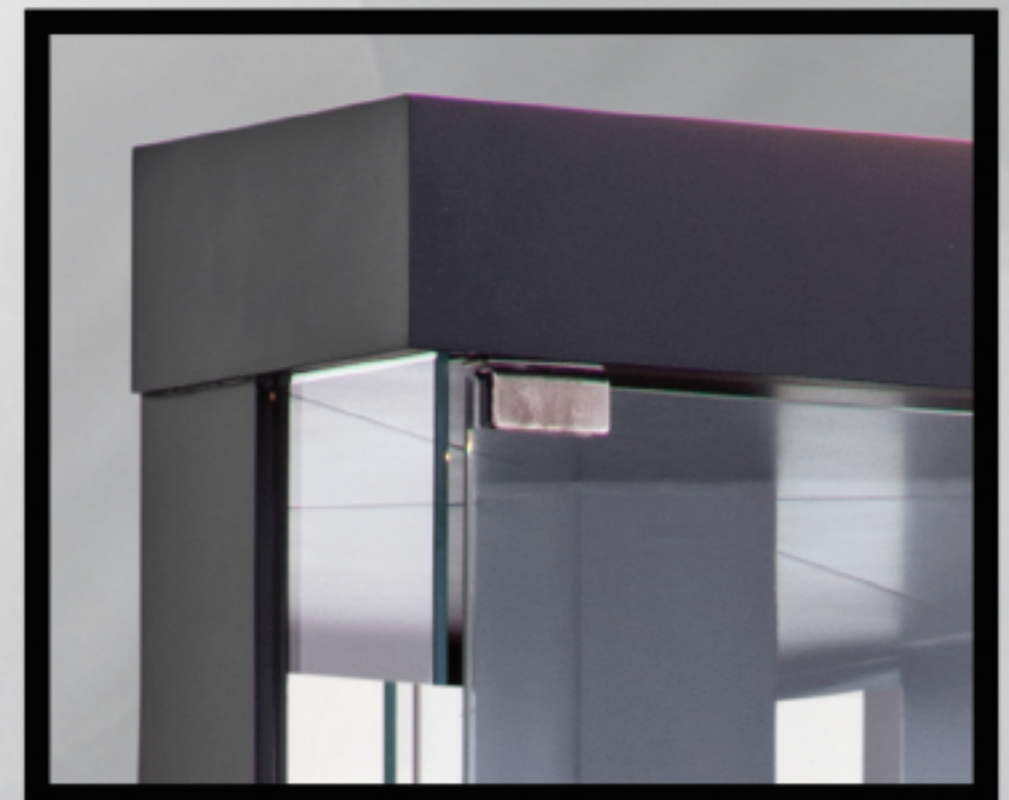

ROHE II

CORNER CURIO CABINET

NO. 13488

GALAXY BLACK FINISH

27 1/2"W X 19 3/4"D X 70"H

SOLID NORTHERN HARDWOOD
AND WOOD PRODUCT

MODERN DESIGN WITH
WRAP-AROUND GLASS VISTA

FOUR FRAMELESS GLASS
FRONT OPENING DOORS

L.E.D. DOME LIGHTING
(U.L. AND C.S.A. APPROVED)

FIVE POLISHED EDGE
ADJUSTABLE GLASS SHELVES

PLATE GLASS MIRROR BACK

HAND-RUBBED AND POLISHED
GALAXY BLACK FINISH