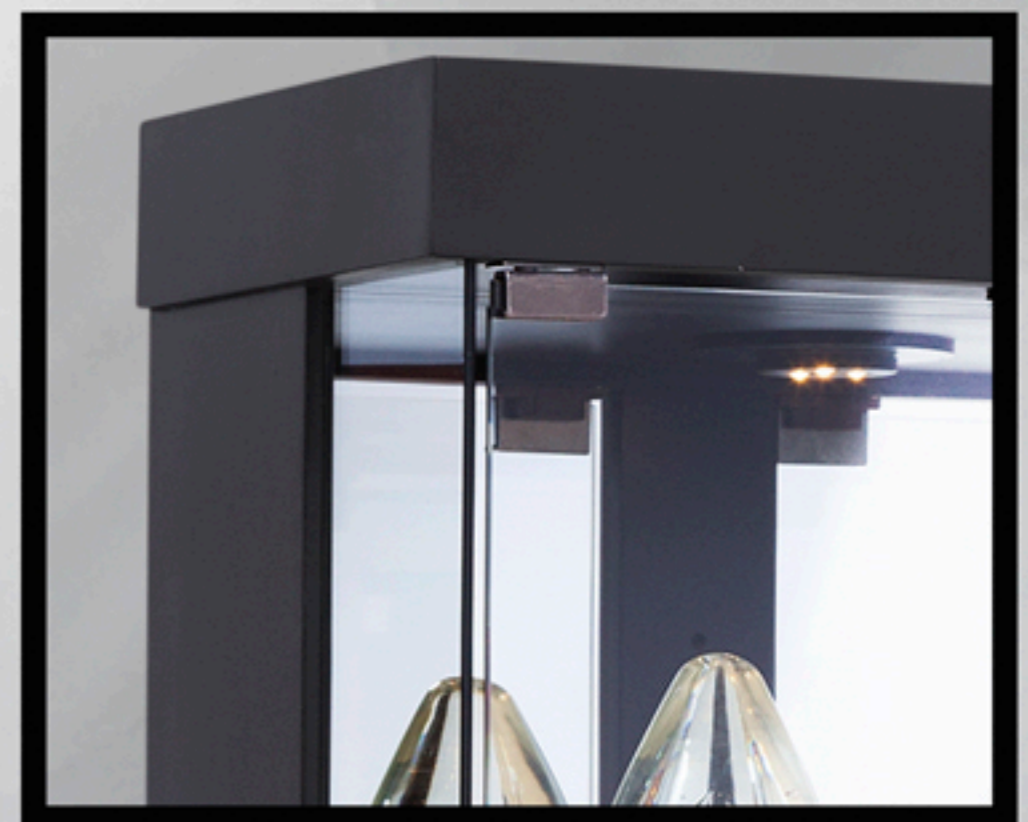

MODERN DESIGN WITH
WRAP-AROUND GLASS VISTA

FOUR FRONT OPENING DOORS

L.E.D. DOME LIGHTING
(U.L. AND C.S.A. APPROVED)

FIVE POLISHED EDGE
ADJUSTABLE GLASS SHELVES

PLATE GLASS MIRROR BACK

HAND-RUBBED AND POLISHED
GALAXY BLACK FINISH